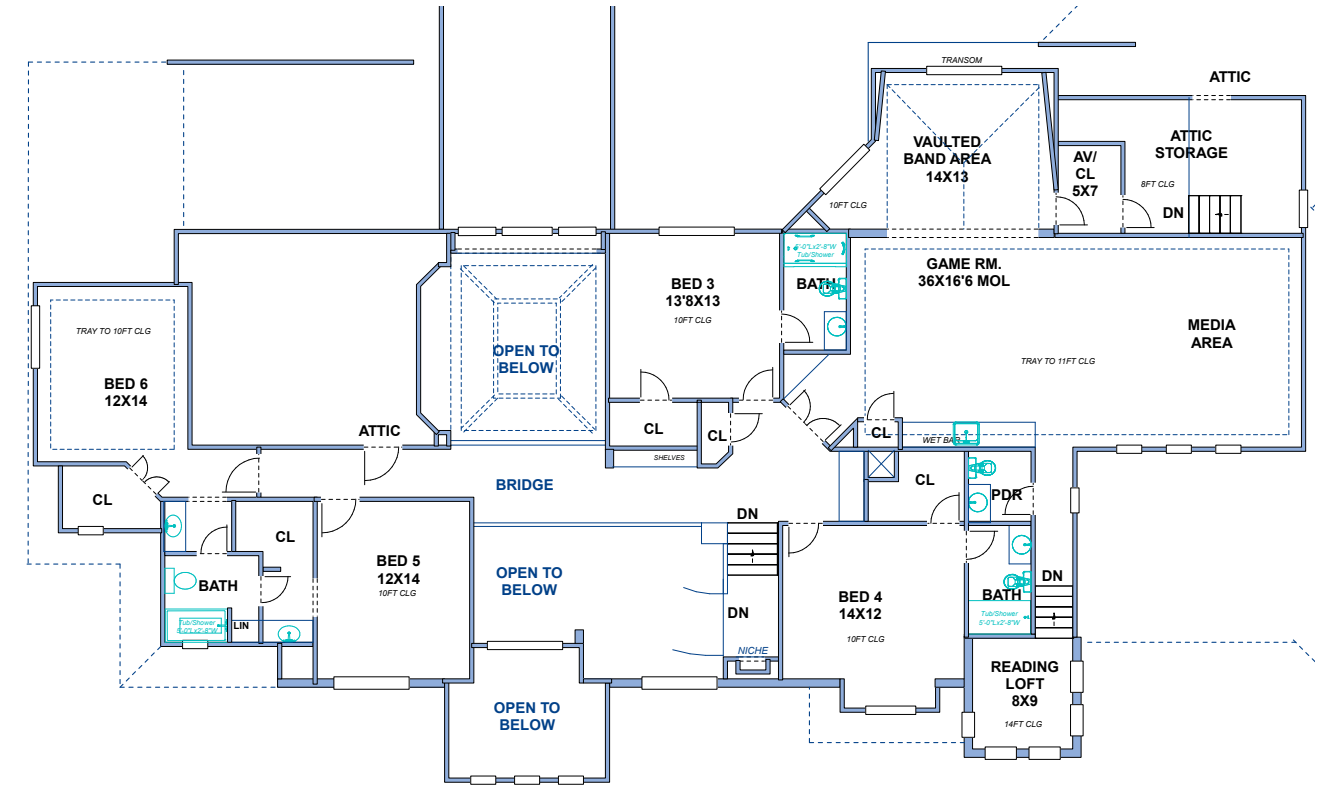

3806 SQFT MAIN VNR.
 2610 SQFT UP
 6416 SQFT TTL
 122X80 FT

PLAN 50019

creative
home
designs1
.com
 CREATIVE HOME DESIGNS, LLC
 www.chdhomeplans.com
 © Plan copyright by designer