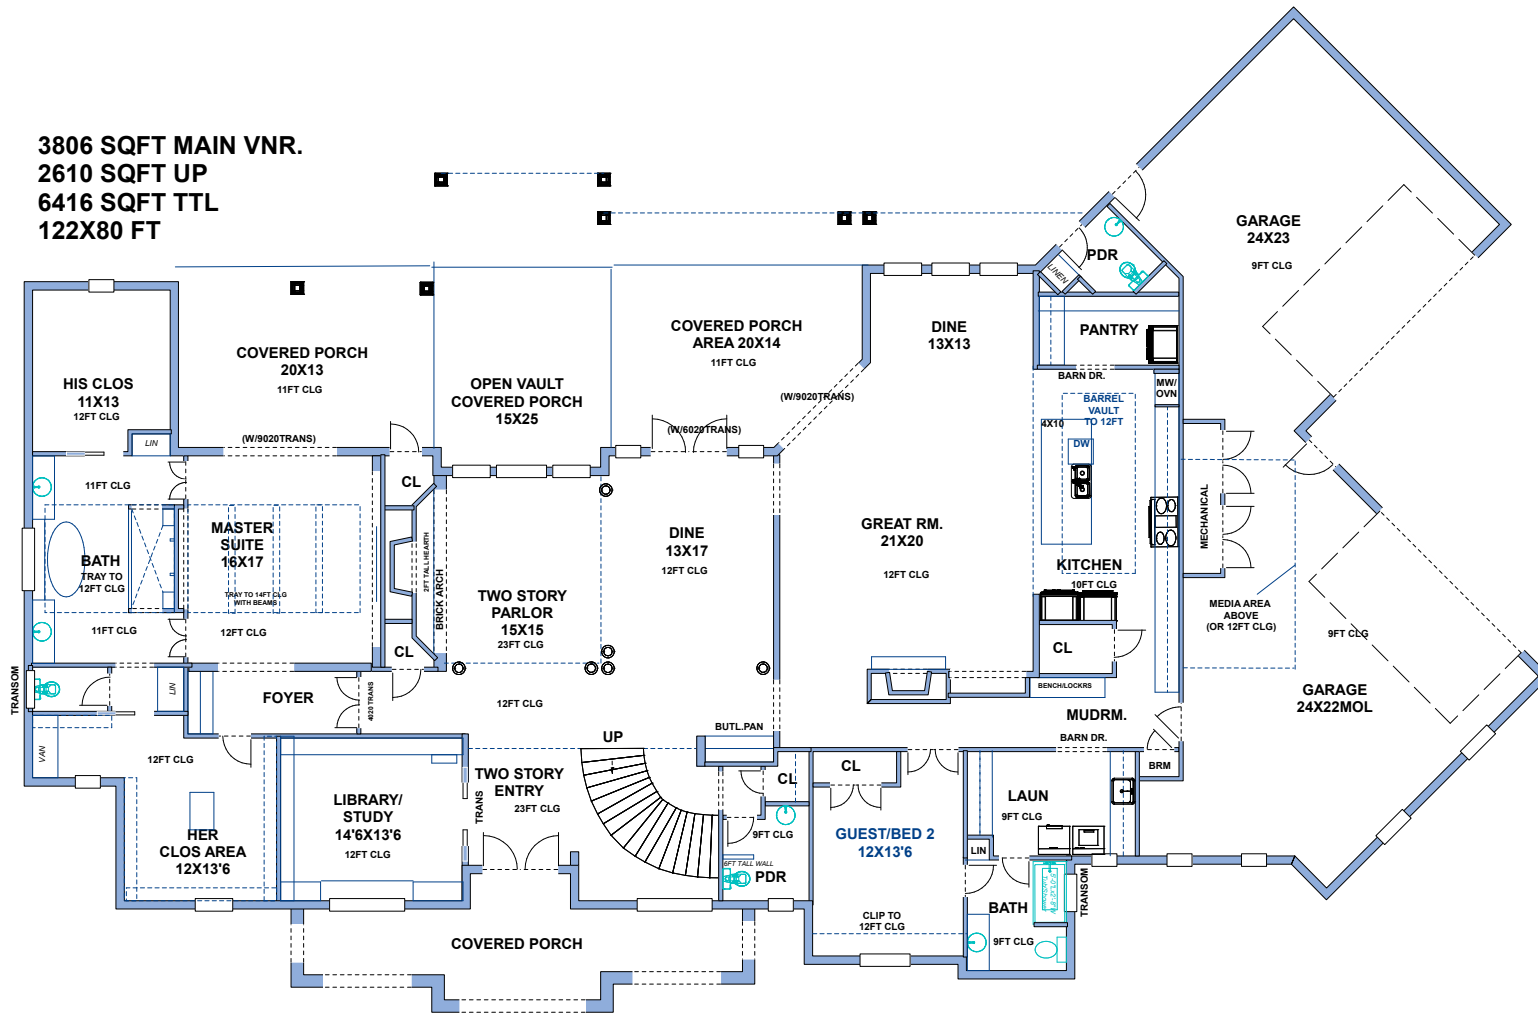

3806 SQFT MAIN VNR.
 2610 SQFT UP
 6416 SQFT TTL
 122X80 FT

PLAN 50019

creative
home
designs1
.com
 CREATIVE HOME DESIGNS, LLC
 www.chdhomeplans.com
 © Plan copyright by designer